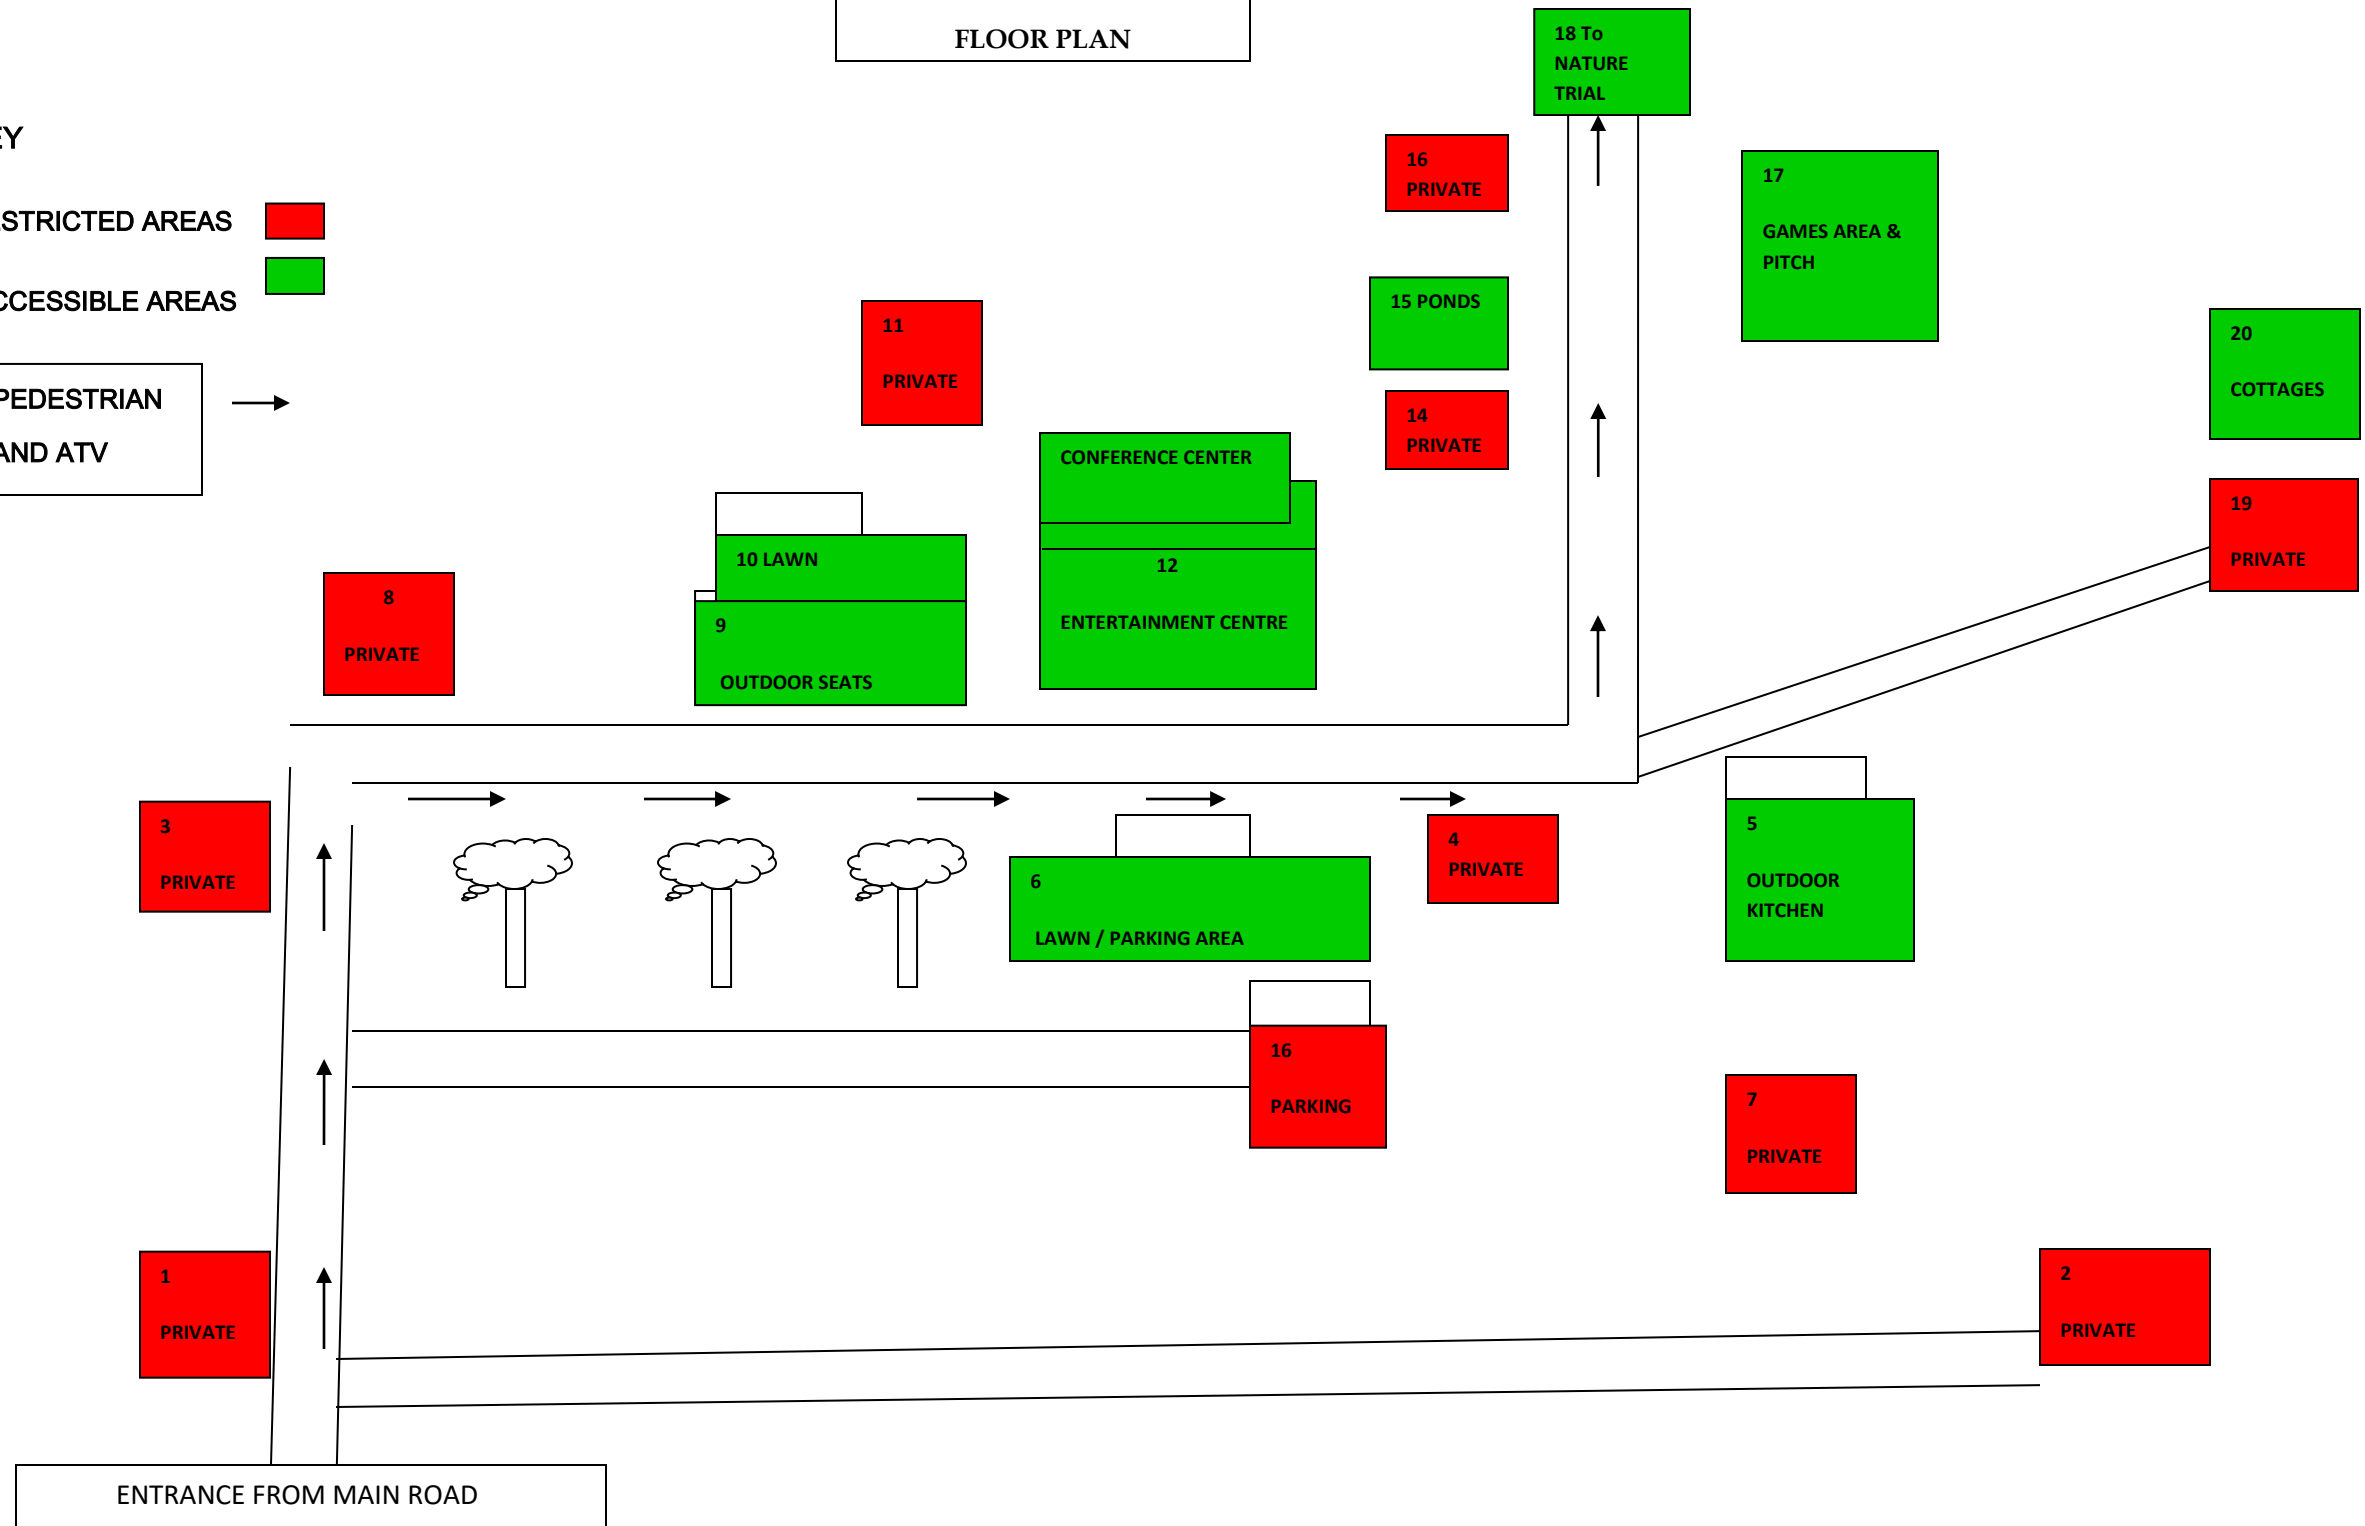

SAN SALVADOR ESTATE
FLOOR PLAN

KEY

RESTRICTED AREAS 

ACCESSIBLE AREAS 

3
PRIVATE

1
PRIVATE

8
PRIVATE

9
OUTDOOR SEATS

10
LAWN

11
PRIVATE

12
ENTERTAINMENT CENTRE

CONFERENCE CENTER

6
LAWN / PARKING AREA

16
PARKING

4
PRIVATE

14
PRIVATE

15
PONDS

16
PRIVATE

18 To
NATURE
TRIAL

7
PRIVATE

5
OUTDOOR
KITCHEN

17
GAMES AREA &
PITCH

2
PRIVATE

19
PRIVATE

20
COTTAGES

ENTRANCE FROM MAIN ROAD